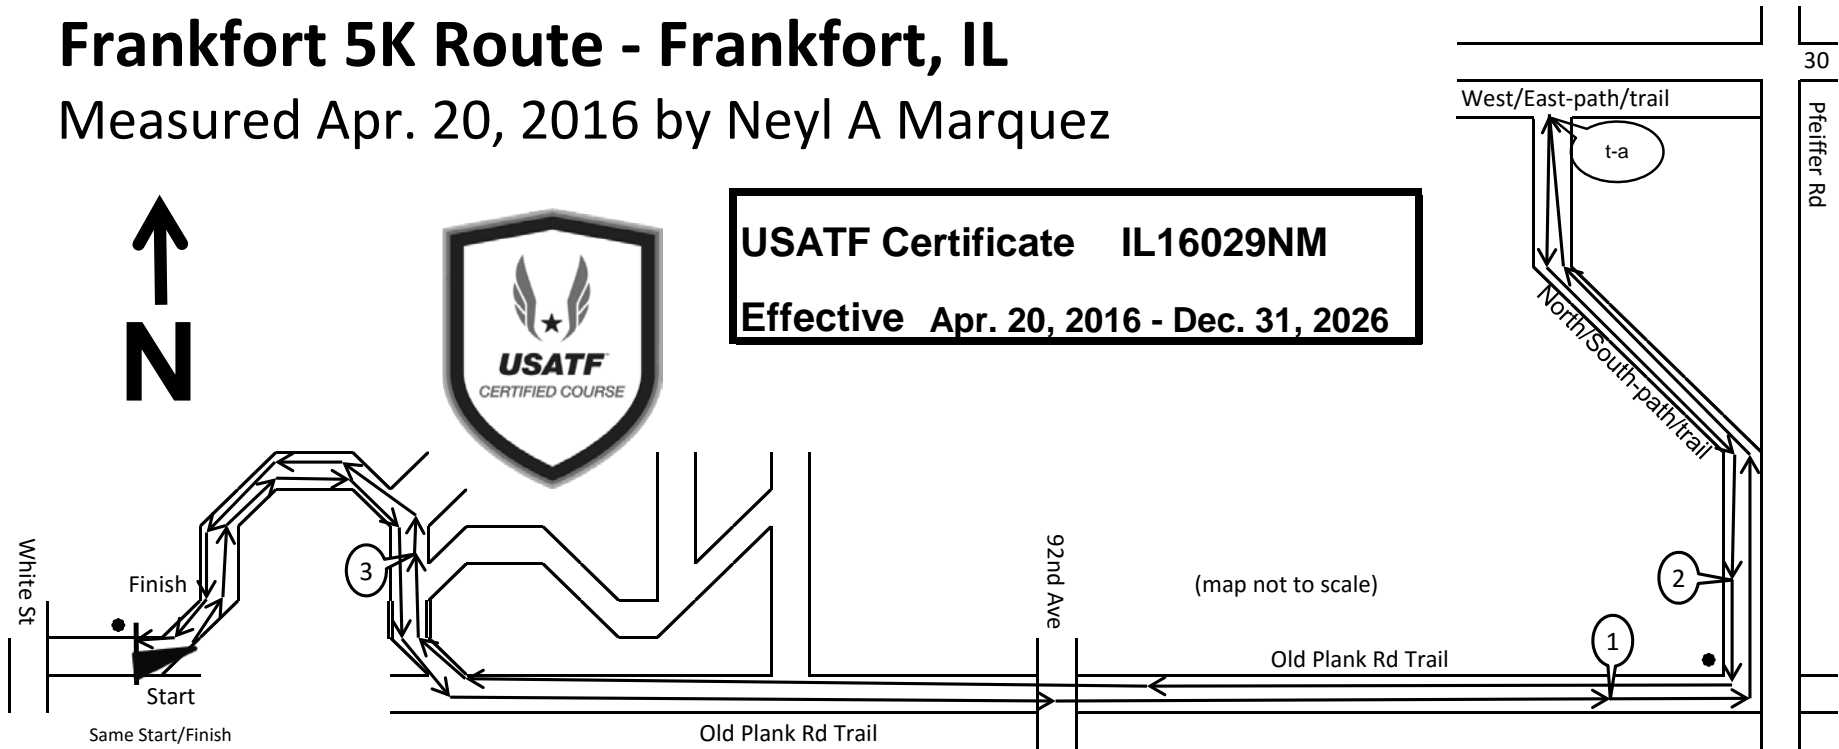

Frankfort 5K Route - Frankfort, IL

Measured Apr. 20, 2016 by Neyl A Marquez

USATF Certificate IL16029NM
Effective Apr. 20, 2016 - Dec. 31, 2026

- Start:** eastbound Old Plank Rd Trail, North edge, 18' 3" East of the white Speed Limit 10 sign that is East of White St
- Mi. 1:** eastbound Old Plank Rd Trail, North edge, 216' 3" West of map sign located at NW corner of Old Plank Rd Trail and North/South-path/trail, westside of Pfeiffer
- turn-around:** at intersection where North/South-path/trail meets the East/West-path/trail, where the asphalt meets the concrete
- Mile 2:** southbound North/South-path/trail, West edge, 340' 3" North of map sign located at NW corner of Old Plank Rd Trail and North/South-path/trail, westside of Pfeiffer
- Mile 3:** northbound Old Plank Rd Trail, West edge, 58' 6" North of the black fence/rails at creek overpath
- Finish 5 km:** westbound Old Plank Rd Trail, North edge, 18' 3" East of the white Speed Limit 10 sign that is East of White St